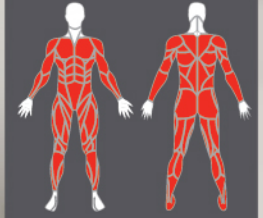

MAXIMUM USER
& LOAD WEIGHT

100 KG

SET-UP SIZE

1850 mm
LENGTH
470 mm
WIDTH
1025 mm
HEIGHT

FUNCTIONS

SCAN / TIME / SPEED /
DISTANCE / CALORIES

TROJAN™

COLORADO 380

ROWER

COMFORT SEAT

CARDIO

MUSCLES TARGETED

Exclusively available at:

0861 876 526
0861 TROJAN
+27 10 206 4405

www.trojanhealth.co.za

#18M04T007

2 YEAR
WARRANTY