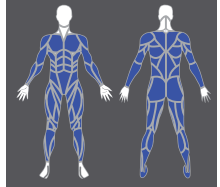

TROJAN™ SAUNA SUIT

MUSCLES TARGETED

LUNGE

SQUAT

EXERCISES

WEIGHT LOSS
& SLIMMING